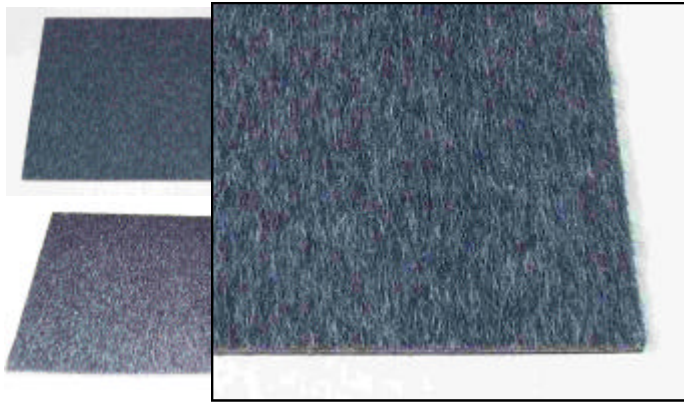

CLOSEOUT SPECIAL...

NEW Carpet Tiles

Escolita Tile *(hair tile)*

100% Nylon construction with bitumen backing. Fibers give a "hair-like" look. designed for heavy duty applications like Foyers and Entrances.

19.5"x19.5" (2.64 sq ft/ tile) - 20/Case

Availability

Blue/Gray	7764 tiles	\$5.30 each
Charcoal	70 tiles	\$5.30 each

DecoTuft Tile

Standard berber pattern needlepunch polypropylene carpet. Bitumen backing. Commonly used in high traffic areas to scrape debris from many directions.

19.5"x19.5" (2.64 sq ft/ tile) - 20/Case

Availability

Gobelin Gray	340 tiles	\$5.30 each
Forest Night	879 tiles	\$5.30 each

Deco Diagonal Tile

Needlepunch polypropylene carpet in diagonal rib pattern. Bitumen backing. Best used in heavy duty applications like high traffic entrances, foyers, or walkways. Looks best when installed with a 1/4 turn.

19.5"x19.5" (2.64 sq ft/ tile) - 20/Case

Availability

Gray	340 tiles	\$5.30 each
Turquoise	1880 tiles	\$5.30 each
Khaki (brown)	940 tiles	\$5.30 each

Deco Rib Tile

Popular rib pattern needlepunch polypropylene carpet. Bitumen backing. Effectively scrapes debris from shoes to reduce tracking.