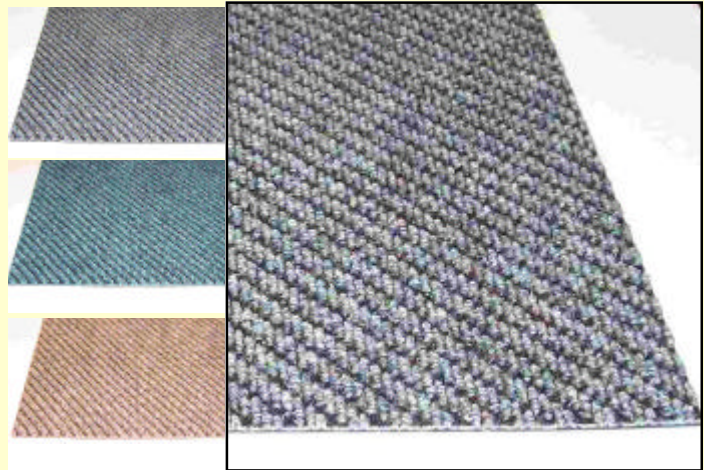

CLOSEOUT SPECIAL...

NEW Carpet Tiles

Escolita Tile *(hair tile)*

100% Nylon construction with bitumen backing. Fibers give a "hair-like" look. designed for heavy duty applications like Foyers and Entrances.

19.5"x19.5" (2.64 sq ft/ tile) - 20/Case

Availability

Blue/Gray	7764 tiles	\$5.30 each
Charcoal	70 tiles	\$5.30 each

DecoTuft Tile

Standard berber pattern needlepunch polypropylene carpet. Bitumen backing. Commonly used in high traffic areas to scrape debris from many directions.

19.5"x19.5" (2.64 sq ft/ tile) - 20/Case

Availability

Gobelin Gray	340 tiles	\$5.30 each
Forest Night	879 tiles	\$5.30 each

Deco Diagonal Tile

Needlepunch polypropylene carpet in diagonal rib pattern. Bitumen backing. Best used in heavy duty applications like high traffic entrances, foyers, or walkways. Looks best when installed with a 1/4 turn.

19.5"x19.5" (2.64 sq ft/ tile) - 20/Case

Availability

Gray	340 tiles	\$5.30 each
Turquoise	1880 tiles	\$5.30 each
Khaki (brown)	940 tiles	\$5.30 each

Deco Rib Tile

Popular rib pattern needlepunch polypropylene carpet. Bitumen backing. Effectively scrapes debris from shoes to reduce tracking.