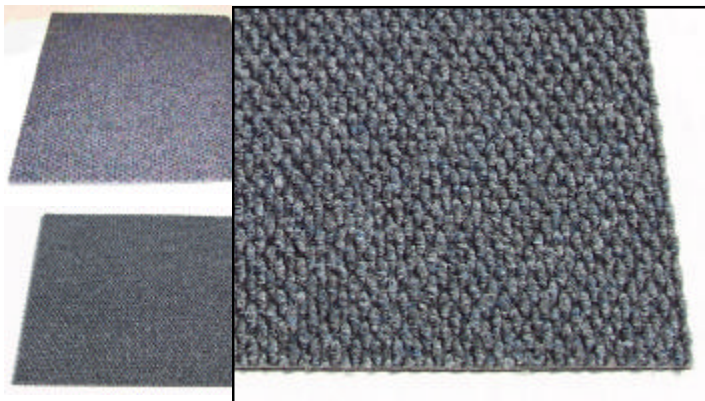

CLOSEOUT SPECIAL...

NEW Carpet Tiles

Escolita Tile *(hair tile)*

100% Nylon construction with bitumen backing. Fibers give a "hair-like" look. designed for heavy duty applications like Foyers and Entrances.

19.5"x19.5" (2.64 sq ft/ tile) - 20/Case

Availability

Blue/Gray	7764 tiles	\$5.30 each
Charcoal	70 tiles	\$5.30 each

DecoTuft Tile

Standard berber pattern needlepunch polypropylene carpet. Bitumen backing. Commonly used in high traffic areas to scrape debris from many directions.

19.5"x19.5" (2.64 sq ft/ tile) - 20/Case

Availability

Gobelin Gray	340 tiles	\$5.30 each
Forest Night	879 tiles	\$5.30 each

Deco Diagonal Tile

Needlepunch polypropylene carpet in diagonal rib pattern. Bitumen backing. Best used in heavy duty applications like high traffic entrances, foyers, or walkways. Looks best when installed with a 1/4 turn.

19.5"x19.5" (2.64 sq ft/ tile) - 20/Case

Availability

Gray	340 tiles	\$5.30 each
Turquoise	1880 tiles	\$5.30 each
Khaki (brown)	940 tiles	\$5.30 each

Deco Rib Tile

Popular rib pattern needlepunch polypropylene carpet. Bitumen backing. Effectively scrapes debris from shoes to reduce tracking.