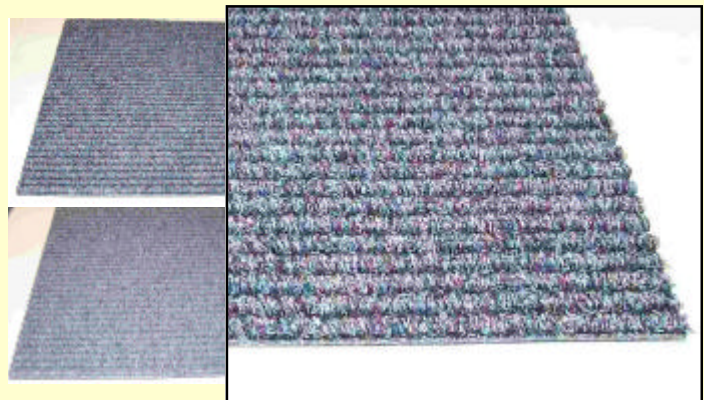

CLOSEOUT SPECIAL...

NEW Carpet Tiles

Escolita Tile *(hair tile)*

100% Nylon construction with bitumen backing. Fibers give a "hair-like" look. designed for heavy duty applications like Foyers and Entrances.

19.5"x19.5" (2.64 sq ft/ tile) - 20/Case

Availability

Gobelin Gray	340 tiles	\$5.30 each
Forest Night	879 tiles	\$5.30 each

Deco Diagonal Tile

Needlepunch polypropylene carpet in diagonal rib pattern. Bitumen backing. Best used in heavy duty applications like high traffic entrances, foyers, or walkways. Looks best when installed with a 1/4 turn.

19.5"x19.5" (2.64 sq ft/ tile) - 20/Case

Availability

Gray	340 tiles	\$5.30 each
Turquoise	1880 tiles	\$5.30 each
Khaki (brown)	940 tiles	\$5.30 each

Deco Rib Tile

Popular rib pattern needlepunch polypropylene carpet. Bitumen backing. Effectively scrapes debris from shoes to reduce tracking.

19.5"x19.5" (2.64 sq ft/ tile) - 20/Case

Availability

Forest	2050 tiles	\$5.30 each
Silver Gray	760 tiles	\$5.30 each

JCH International

978 Hermitage Road NE . Rome GA 30161

800-328-9203 . 706-2958-4111 . 706-295-4114 Fax