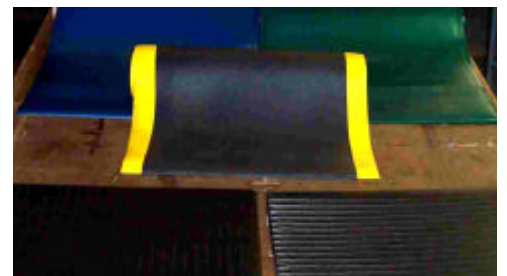

<u>Size</u>	<u>Description</u>	<u>Quantity</u>	<u>Price</u>
24"x36"	3/8" & 5/8" thick Black, Gray	5000 mats 18 pallets	10 mats = $4.00 ea 100 mats = $3.50 ea 200+ mats = $3.00 ea
5/16" x 31"x71"	Charcoal	72	$ 7.00 ea
3/8" x 3'x5'	Black, Gray	250	$ 9.00 ea
3/8" x 2'x60'	Charcoal (<i>linear emboss</i>)	4	$ 72.00 ea
3/8" x 2'x60'	Charcoal/Orange border	1	$ 72.00 ea
1/2" x 3'x60'	Blue	14	$108.00 ea
1/2" x 3'x60'	Green	5	$108.00 ea
1/2" x 3'x60'	Gray (<i>smooth emboss</i>)	2	$108.00 ea
1/2" x 3'x60'	Charcoal (<i>pebble emboss</i>)	28	$108.00 ea
3/8" x 4'x60'	Charcoal/Yellow border	9	$144.00 ea
3/8" x 4'x60'	Gray (<i>linear emboss</i>)	2	$144.00 ea
1/2" x 4'x60'	Charcoal (<i>pebble emboss</i>)	15	$144.00 ea