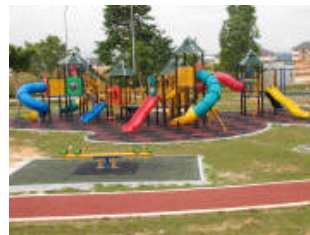

4-SQUARE BLOX

Reduce injuries on the playground and make installation easier with this recycled rubber tile. Its larger size "looks" like 4 individual square tiles which means there are less tiles to put into place.

A member of our BloX Mat Series means that this product features:

Impact & Spike resistant / Indoor-outdoor / Easy to install / Comfortable / Noise protection / Wear resistant / Maintenance free / Easy to replace / Skid resistant / Heat insulating / Non-flammable

Applications: Playgrounds, Safety Surfacing, Patios, Walkways, Play Areas

Made of: Recycled Rubber

Size: 39" x 39" (1 tile = 10.56 sq ft)

Thickness/ Weight/ Color Options:

- 1" thick / 45.85 lbs / Black
- 1" thick / 44.09 lbs / Pigmented top
- 2" thick / 92.57 lbs / Black or Pigmented top
- 3" thick / 115.71 lbs / Black or Pigmented top

Design: Solid top with grooved lines, square sides, open grid back

Installation: Adhere completely down or on sides only

Colors: (listed in order of appearance; request sample for true color representation)

Solid Color/ Pigmented Top options: Black, Blue, Green, Yellow, Red, Gray