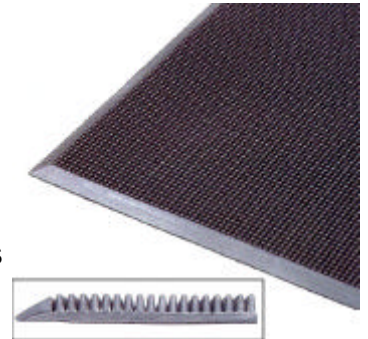

# FLOORSAVER

Excellent indoor/outdoor mat. Let thousands of tough, flexible, rubber fingers scrape dirt, sand, and moisture from shoes-- before it gets into your building.

- Solid rubber stays flexible even in the cold
- Edges are beveled for safety
- Conceals dirt and moisture from view until mat is "emptied" with a shake

**Applications:** Entrances, Landing, Areas with heavy dirt filtration

**Made of:** Rubber

**Thickness:** 5/8" (please check for proper door clearance)

**Size & Weight:**

24"x32"- 12 lbs

32"x39"- 20 lbs

36"x72"- 47 lbs

**Design:** Raised "fingers" in a tray with beveled edging

**Installation:** Simply lay down

**Color:** Black