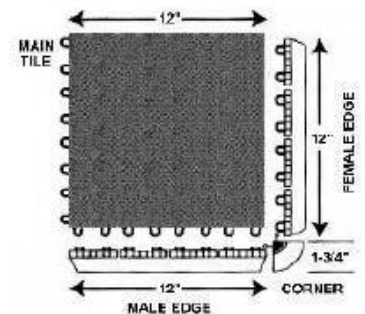

Thickness: 1/2"

Size: 12" x 12"

Beveled Trim - border & corner pieces available

Design: Solid, Smooth surface

Installation: Loose Lay

Colors: *(listed in order of appearance; request sample for true color representation)*