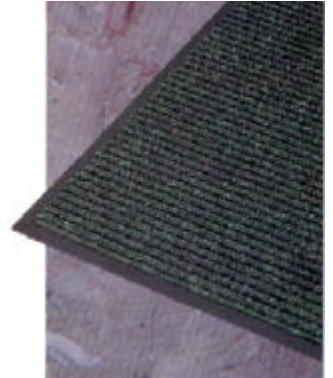

SCRAPE RIB

This product is one step up, in durability, over other carpet mats. It may be used indoors or out, and helps prevent moisture, snow, sand, and mud from tracking into the building.

- Indoor/outdoor
- Solution dyed colors resist fading
- Perfect for medium to high traffic.

Applications: Entrance, runner, indoor/outdoor

Made of: 24 oz face weight Polypropylene fibers; vinyl backing

Thickness: 3/8"

Weight: .76 lbs/square foot

Size: (standard sizes, rolls, and custom cut lengths)

Standard size: 2x3', 3x4', 3x5', 3x6', 3x10', 4x6', 4x8'
Rolls: 3x60', 4x60', 6x60'

Design: Raised ribs run the length of the roll; vinyl backing

Installation: Loose Lay

Colors: *(listed in order shown-- request sample for true color representation)*