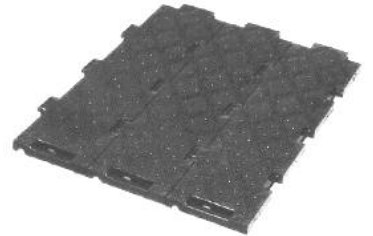

TEMP FLOOR

The number one choice for temporary flooring/decking.
Easy installation and removal with interlocking design.
Lightweight and portable.

- Aeration holes allow for temporary use on grass without causing damage
- Rolls up for instant store-away
- Hinge design allows for use on uneven surfaces (grass, sand, stone)
- Provides a stable surface for deck chairs, barbeques, etc.
- UV stabilized
- Impact resistant

Applications: Event floor, Tent floor, Temporary floor, Trade show, Exhibit floor, Walkways, RV patio

Made of: Hi-impact plastic

Thickness: 3/4"

Weight: 1.2 lbs

Size: 24" long x 6" wide (1 sq ft / tile)

Design: Grooved with drainage holes on surface (non-slip); interlocking sides; open grid underside

Installation: Simply lay down and connect - use a hammer to make a quick jab on the hinge joint. Tiles are shipped in 4'x4' panels (12 tiles connected) to make installation easier.

Colors: Black, Gray

Note: There is a minimum order of 300 square feet