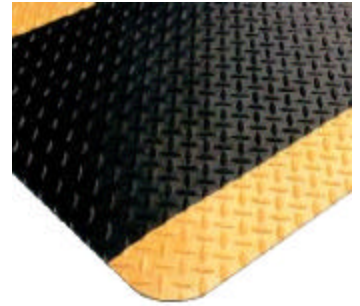

# TILE FOOT—SAFETY

Deluxe fatigue fighter with wear resistant solid rubber top. Engineered for proper leg and back support. The diamond-top surface provides added traction. Optional yellow border adds a visual safety zone.

- Improves productivity by reducing fatigue
- All edges beveled for added safety
- Extra traction with the diamond-top surface

**Applications:** Salons and hair styling emporiums, customer processing areas, barber shops, counters, cash registers, factories, all areas where comfort is important

**Made of:** 1/8" rubber laminated to 3/8" resilient latex sponge

**Thickness:** 1/2"

**Weight:** 1.8 lbs/square foot

**Size:** (Standard sizes and custom sizes available)

Standard sizes: 2'x3', 3'x5'

Custom sizes: 2' wide or 3' wide (up to 30' long)

**Design:** Diamond deck surface

**Installation:** Loose Lay

**Colors:** *(listed in order of appearance; request sample for true color representation)*

Black, Gray, Black/Yellow (shown above)