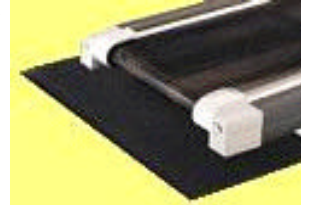

# TREADMILL MATS

A nice addition to the treadmill area. Place under equipment for added floor protection and a little extra cushion.

- Cost effective protection
- Pebble embossed surface
- Reduces vibrations

**Applications:** Health clubs, workout facilities, under treadmills, homes, schools

**Made of:** Expanded vinyl

**Thickness:** 1/4"

**Size:** 3' x 4', 3' x 6'6", 4' x 6'

**Design:** Embossed Surface

**Installation:** Loose Lay